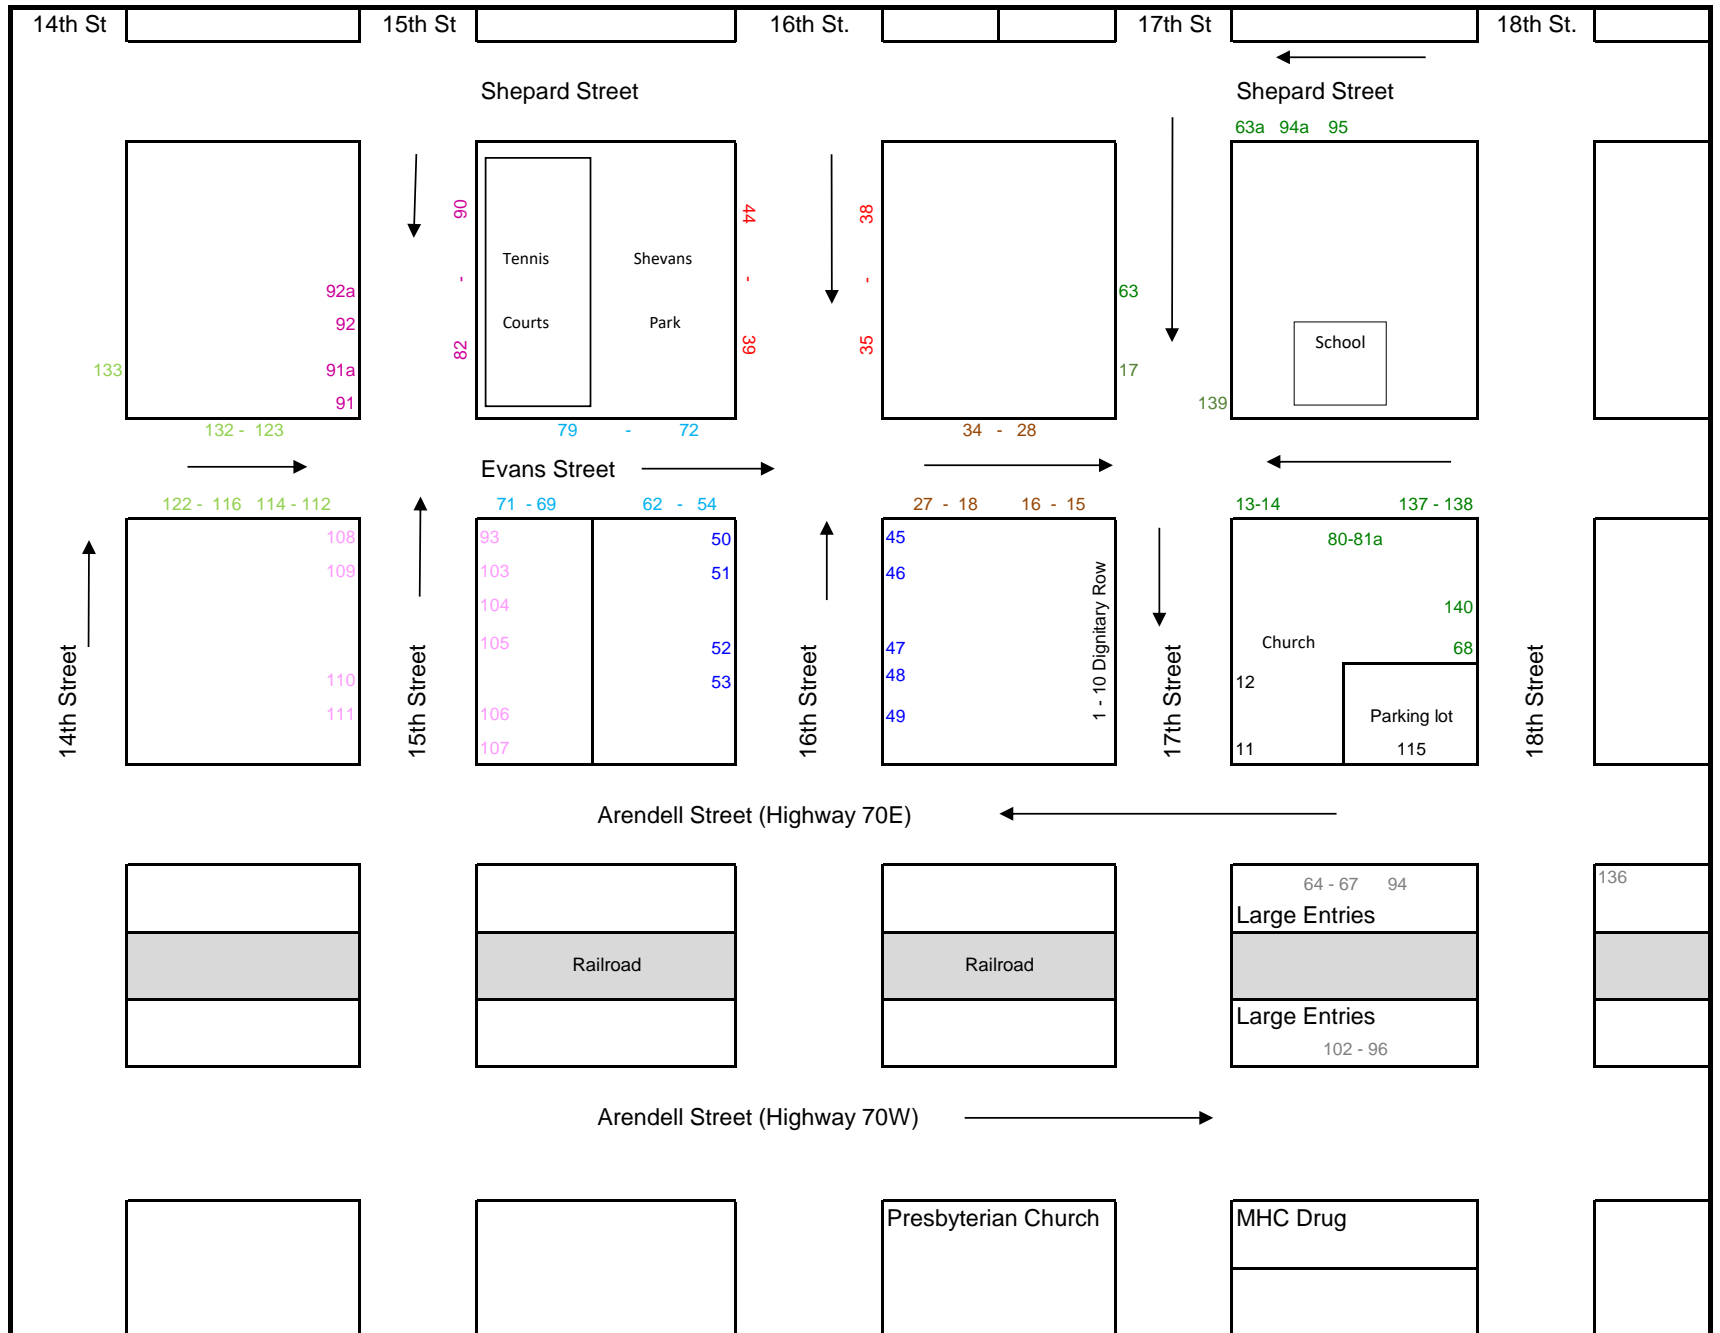

## 2023 Morehead City Christmas Parade | Lineup Location Map

## 2023 Morehead City Christmas Parade Lineup

	Entry	Entry Description	Location
86	1930 Model A Roadster, "Diva"	1930 model A Roadster - 13'	W side 15th from Shepard   Face N
112	A Mer-Maids Detail Cleaning Service	SUV (18')	N side Evans between 14th & 15th   Face W
131	Aguilar Painting	Truck pulling 18ft boat (36' total)	S side Evans between 14th & 15th   Face W
107	America's Boating Club of the Crystal Coast	1)Truck w/ boat on trailer (total = 50')	W side 15th from Arendell   Face S
126	Anglers Marine	Truck w/ Boat on Trailer (70')	S side Evans between 14th & 15th   Face W
106	Beach Bowls	Toyota Tacoma (19')	W side 15th from Arendell   Face S
92	Beach Paws	Jeep w/ Dogs and 8 Dog walkers	E side 15th from Shepard   Face N
96	Beaufort EMS Department		W bound median between 17th & 18th   Face W
97	Beaufort Fire Department		W bound median btw 17th & 18th   Face W
28	Beaufort Middle School Charger Cheer and Girl Basketball	Truck w/ trailer (20')	S side Evans between 16th & 17th   Face W
90	Beaufort Pirate Invasion	Truck (20')	W side 15th from Shepard   Face N
56	Bells Appliance	Box Truck (16')	N side Evans between 15th & 16th   Face W
57	Bells Appliance Inc	Truck (22')	N side Evans between 15th & 16th   Face W
47	Blanton	Farmall Tractor w/ Trailer (~20')	W side 16th from Arendell   Face S
110	Blessings Thrift Store	Truck (15')	E side 15th from Arendell   Face S
130	Boats 365	Truck w/boat on trailer (47'-50')	S side Evans between 14th & 15th   Face W
59	Bobby Watson's Carteret County Speedway	Truck w/ Trailer - 20'	N side Evans between 15th & 16th   Face W